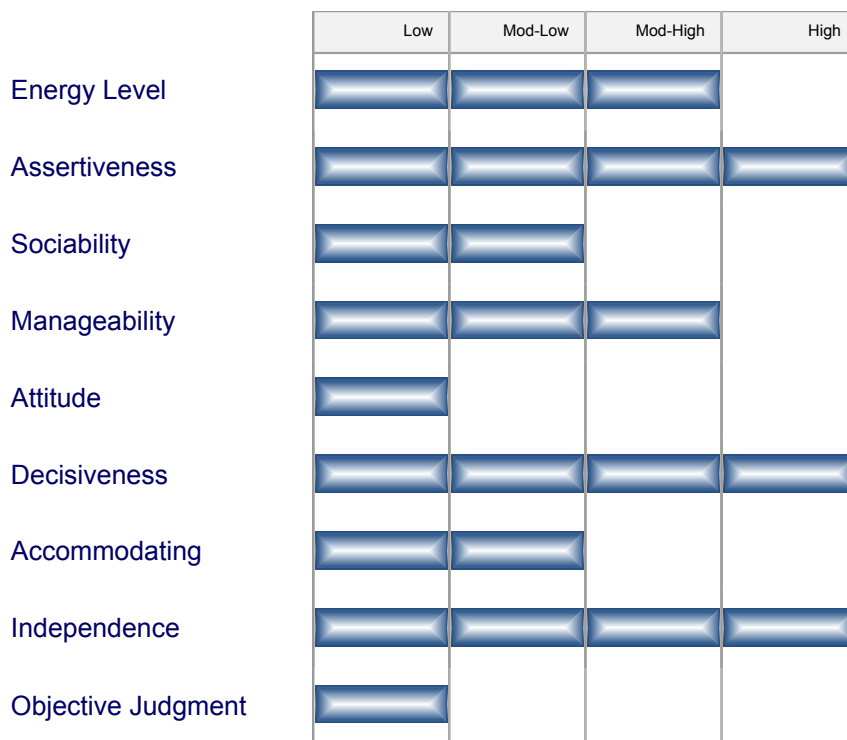

Total Person

Thinking Style

Behavioral Traits

Distortion for this assessment is within the acceptable range.

Interests

Enterprising

People Service

Creative