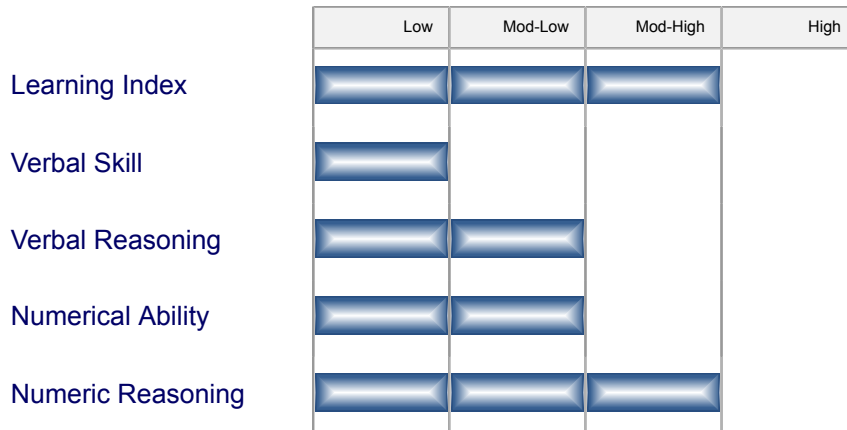

Total Person

Thinking Style

Behavioral Traits

Distortion for this assessment is within the acceptable range.

Interests

Enterprising

People Service

Creative